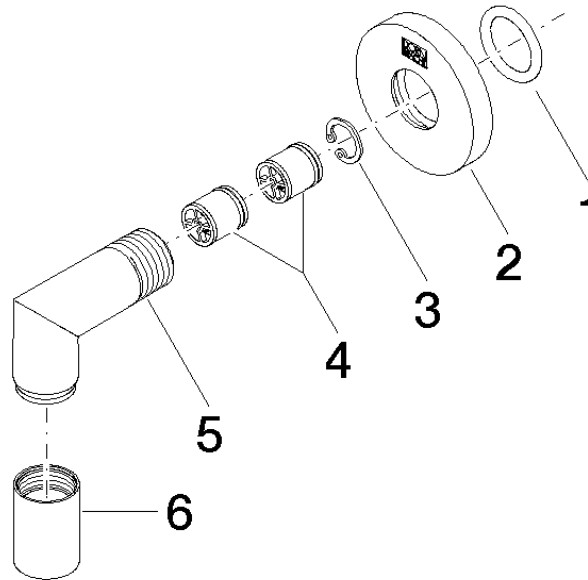

28 450 625

- 3/8" shower outlet
- rosette Ø 55 mm
- 1/2" connection

Intrinsic protection against back flow.

Fits: TARA, META

	Chrome	28 450 625-00
	Brushed Platinum	28 450 625-06
	Platinum	28 450 625-08
	Dark Chrome	28 450 625-19
	Light Gold	28 450 625-26
	Brushed Light Gold	28 450 625-27
	Brushed Durabronze (23kt Gold)	28 450 625-28
	Matte Black	28 450 625-33
	Brushed Bronze	28 450 625-42
	Brushed Champagne (22kt Gold)	28 450 625-46
	Champagne (22kt Gold)	28 450 625-47
	Brushed Chrome	28 450 625-93
	Brushed Dark Platinum	28 450 625-99

Recommended miscellaneous

- Concealed wall elbow -** 35 085 970 90
- max. recess depth 163 mm
 - min. recess depth 90 mm

28 450 625

mm [inches]

Flow rate chart

Certificates

IAPMO_4976 (5). WRAS_1811023. Belgaqua_21-381-27_7. ACS_20 ACC LY 739.

28 450 625

Spare parts list

No.	Item Number	Name	Quantity used	Delivery time
1	90 14 10 026 00 90	seal	1	2
2	09 27 22 503-00	rosette	1	10
3	09 16 01 014 90	ring	1	2
4	90 23 01 141 00 90	back-flow preventer	2	2
5	09 11 03 036-00	connection	1	10
6	90 21 02 069 00-00	cover	1	10