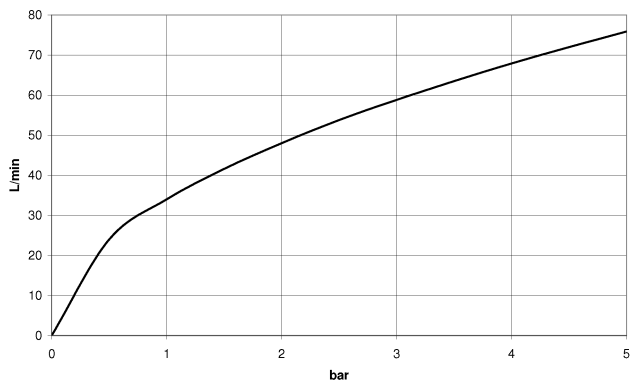

28 450 625

- 3/8" shower outlet
- rosette Ø 55 mm
- 1/2" connection

Intrinsic protection against back flow.

Fits: TARA, META

	Chrome	28 450 625-00
	Brushed Platinum	28 450 625-06
	Platinum	28 450 625-08
	Dark Chrome	28 450 625-19
	Light Gold	28 450 625-26
	Brushed Light Gold	28 450 625-27
	Brushed Durabronze (23kt Gold)	28 450 625-28
	Matte Black	28 450 625-33
	Brushed Bronze	28 450 625-42
	Brushed Champagne (22kt Gold)	28 450 625-46
	Champagne (22kt Gold)	28 450 625-47
	Brushed Chrome	28 450 625-93
	Brushed Dark Platinum	28 450 625-99

Recommended miscellaneous

- Concealed wall elbow -** 35 085 970 90
- max. recess depth 163 mm
 - min. recess depth 90 mm

28 450 625

mm [inches]

Flow rate chart

Certificates

IAPMO_4976 (5). WRAS_1811023. Belgaqua_21-381-27_7. ACS_20 ACC LY 739.